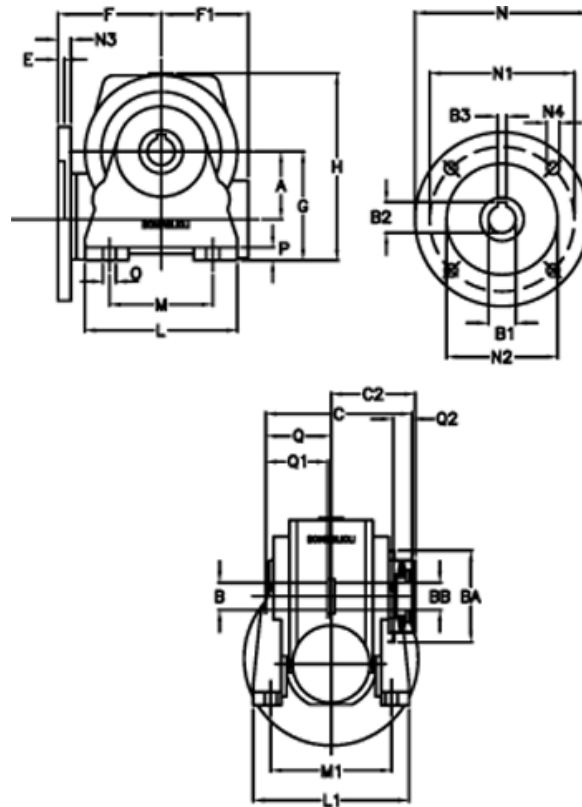

# Data Sheet

Article number: 390204900713316

Description: Worm Gear with Torque Limiter  
VF 49-L1-N-7 P80B14

## Measures

a = 49.50	C2 = 63,5	L1 = 124	O = 8.5
B = 25	Description = VF 49N-xx-80B14	m = 63	P = 12
B1 E7 = 19	E = 3.0	M1 = 98.5	Q = 51.0
B2 = 21.8	F = 70	N = 120	Q1 = 41
B3 H9 = 6	F1 = 63	N1 = 100	Q2 = 15
BA = 63	g = 82	N2 = 80	
BB H7 = 14	H = 138.0	N3 = 10.0	
C = 105	L = 110	N4 = 7	